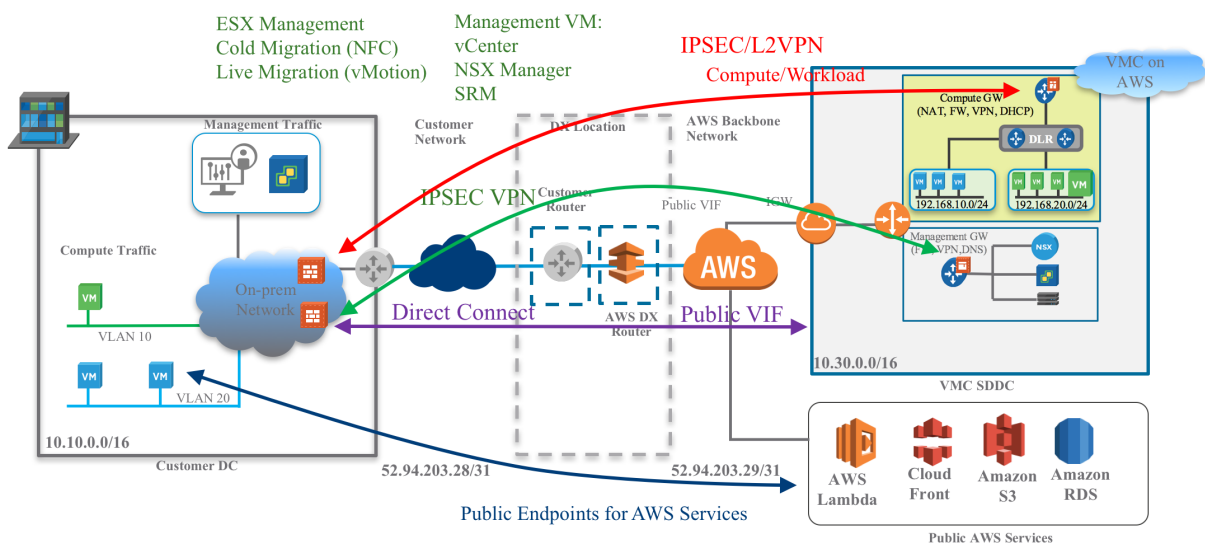

what's direct connection

what's direct connection, what is aws direct connect, what is direct connect minecraft, what is aws direct connect gateway, what is quicken direct connect, what is quickbooks direct connect, what is direct internet connection, what is direct wifi connect, what is ibm connect direct, what is sprint direct connect, what is direct connect in aws, what is direct connect gateway, what is direct connection on canon printer, what is direct connect to ucf, what is direct connect in quicken, what is direct connect in quickbooks, what is direct connection in internet, what is direct connect australia [Adobe x serial number](#)

AWS Direct Connect lets you connect your network infrastructure directly to Amazon Web Services through a virtual interface. Using a standard fiber-optic cable, ... [Why you're going to love a bendable iPhone or Android](#)

Hybrid Connectivity with Direct Connect Public VIF and VPN

Direct Connect – Public VIF

- VPN Connectivity over Public VIF

Possible, but not preferred by most customers

[PicPick 5.0.5 Crack with License Key Full Final [Updated]](#)