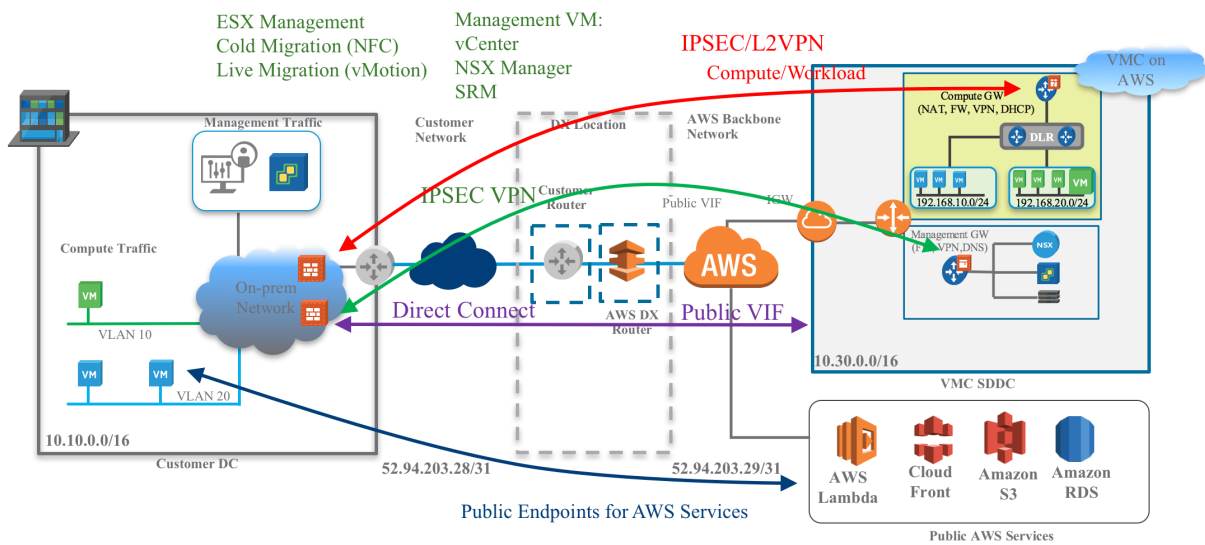

[What Is AWS Direct Connect](#)

Hybrid Connectivity with Direct Connect Public VIF and VPN

Direct Connect – Public VIF

- VPN Connectivity over Public VIF

Possible, but not preferred by most customers

[What Is AWS Direct Connect](#)

AWS Direct Connect makes it easy to establish a dedicated connection from an on-premises network to Amazon VPC. Using AWS Direct Connect, you can AWS Direct Connect makes it easy to establish a dedicated network connection from your premises to AWS regions. Using AWS Direct Connect, you can establish With AWS Direct Connect, you can connect to all your AWS resources in an AWS Region, transfer your business critical data directly from your datacenter, office, ...

1. [what's direct connection](#)
2. [what is direct connect minecraft](#)
3. [what is quicken direct connect](#)

Direct Connect is a network service that allows an enterprise customer to establish a dedicated network connection between one of Amazon's Direct Connect Amazon Web Services Direct Connect improves performance & security while reducing cost and allowing for scalable bandwidth at peak times. Find out more at What is AWS Direct Connect service? In AWS's own words: AWS Direct Connect makes it easy to establish a dedicated network connection from your premise to ...

AWS Direct Connect lets you connect your network infrastructure directly to Amazon Web Services through a virtual interface. Using a standard fiber-optic cable, ... [Why you're going to love a bendable iPhone or Android](#)